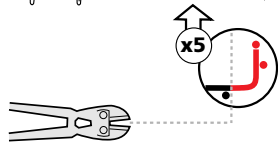

T JUNCTIONS

One EZ T 90 Kit will make one T Junction.

One EZ T 90 Kit will make one T Junction.

12"
300 mm

18" - 20"
450 - 500 mm

24"
600 mm