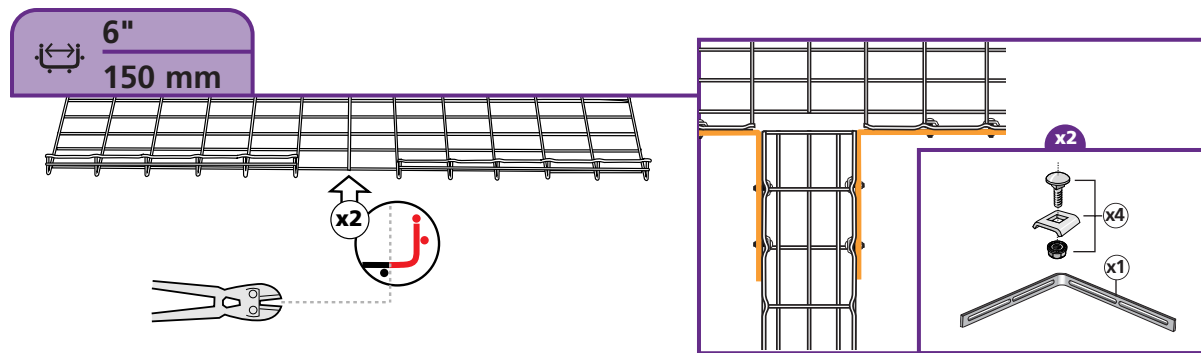

T JUNCTIONS

One EZ T 90 Kit will make one T Junction.

One EZ T 90 Kit will make one T Junction.

12"
300 mm

18" - 20"
450 - 500 mm

24"
600 mm