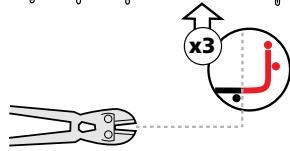

T JUNCTIONS

One EZ T 90 Kit will make one T Junction.

One EZ T 90 Kit will make one T Junction.

12"
300 mm

18" - 20"
450 - 500 mm

24"
600 mm