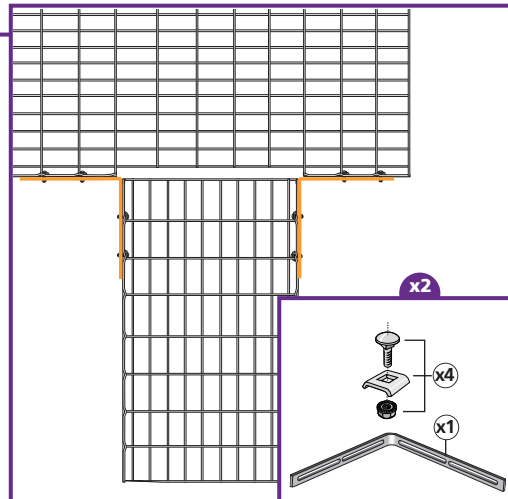

T JUNCTIONS

One EZ T 90 Kit will make one T Junction.

One EZ T 90 Kit will make one T Junction.

12"
300 mm

18" - 20"
450 - 500 mm

24"
600 mm