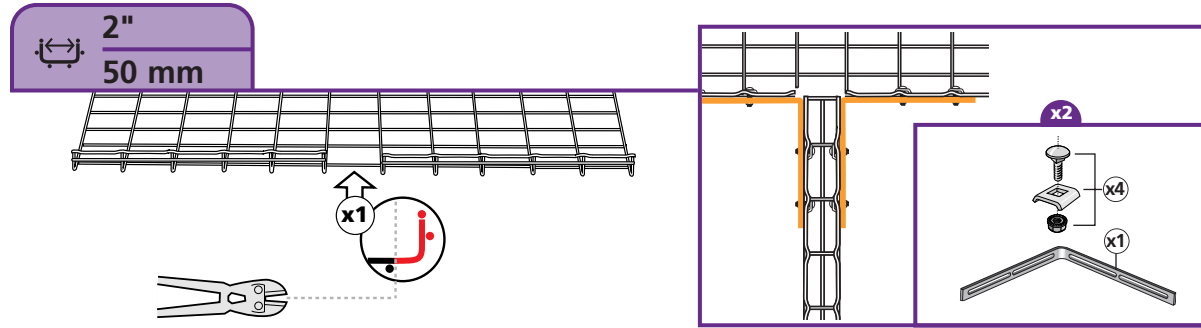

T JUNCTIONS

One EZ T 90 Kit will make one T Junction.

One EZ T 90 Kit will make one T Junction.

12"
300 mm

18" - 20"
450 - 500 mm

24"
600 mm