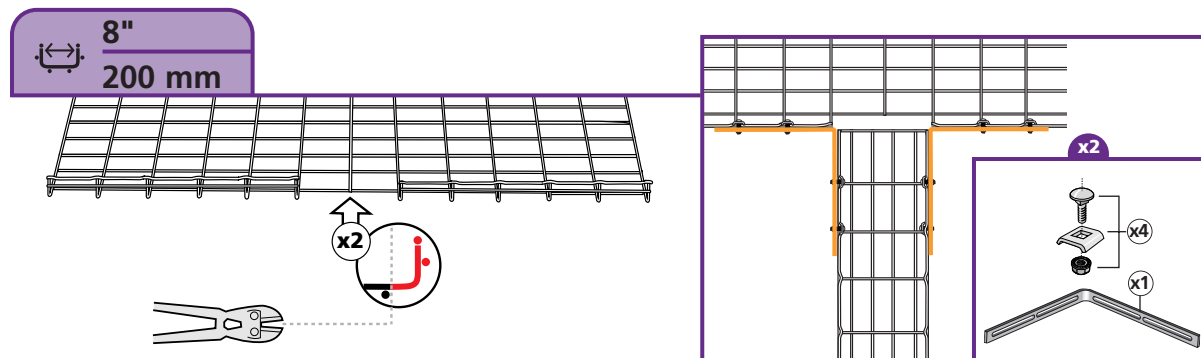

T JUNCTIONS

One EZ T 90 Kit will make one T Junction.

One EZ T 90 Kit will make one T Junction.

12"
300 mm

18" - 20"
450 - 500 mm

24"
600 mm