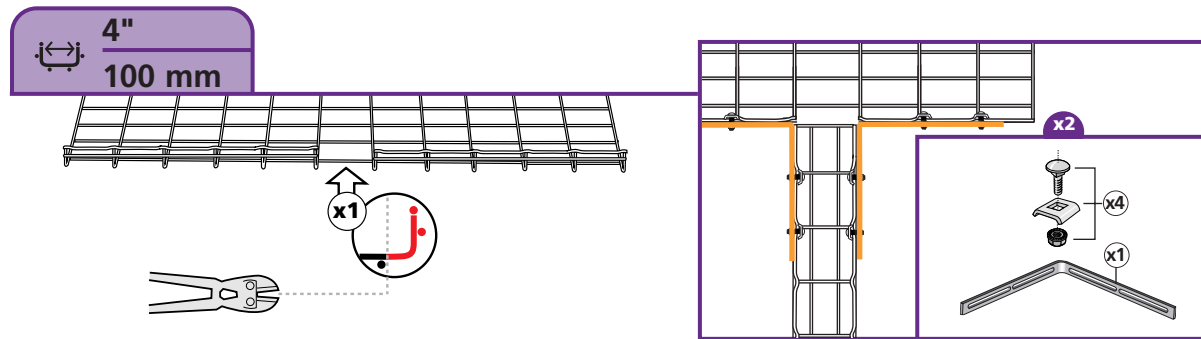

T JUNCTIONS

One EZ T 90 Kit will make one T Junction.

One EZ T 90 Kit will make one T Junction.

12"
300 mm

18" - 20"
450 - 500 mm

24"
600 mm