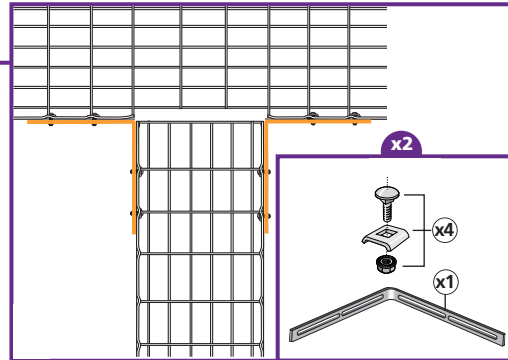

T JUNCTIONS

One EZ T 90 Kit will make one T Junction.

One EZ T 90 Kit will make one T Junction.

12"
300 mm

18" - 20"
450 - 500 mm

24"
600 mm